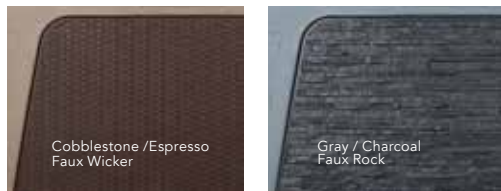

**R-19 19-JET**

75 x 32"  
250 USG  
Non-Lounger  
Seats up to 5  
120V/240V PLUG & PLAY

Model / Jets	RL80 and RNL80 34-Jet	RL80 and RNL80 28-Jet	R74 34-Jet	R74 28-Jet	TR-26 26-Jet	O-22 22-Jet	R-19 19-Jet
Seating	Lounger / up to 5 or Non-Lounger / up to 6	Lounger / up to 5 or Non-Lounger / up to 6	Lounger / up to 5	Lounger / up to 5	Lounger / up to 3	Non-Lounger / up to 2	Non-Lounger / up to 5
Spa Dim.	80x80x34"	80x80x34"	74x80x34"	74x80x34"	85x85x32"	95x52x35"	75x32"
Volume	Approx. 350 USG	Approx. 350 USG	Approx. 380 USG	Approx. 380 USG	Approx. 295 USG	Approx. 190 USG	Approx. 250 USG
Ozonator	Included	Included	Included	Included	Included	Included	Ready
Lighting	Underwater LED + LED Controls	Underwater LED + LED Controls	Underwater LED + LED Controls	Underwater LED + LED Controls	Underwater LED + LED Controls	Underwater LED + LED Controls	Underwater LED
Pump/Volts	5BHP / 240V	2BHP / 120/240V PLUG & PLAY	5BHP / 240V	2BHP / 120/240V PLUG & PLAY	2BHP / 120/240V PLUG & PLAY	2BHP / 120/240V PLUG & PLAY	2BHP / 120/240V PLUG & PLAY
Heater	4kw SS All-Weather	1kw/4kw SS All-Weather	4kw SS All-Weather	1kw/4kw SS All-Weather	1kw/4kw SS All-Weather	1kw/4kw SS All-Weather	1kw/4kw SS All-Weather
Unique Feature(s)	Multi-port Jets + Ice Bucket/Lid + Water Shooters + Pillows	Multi-port Jets + Ice Bucket/Lid + Water Shooters + Pillows	Multi-port Jets + Waterfall Handle + Pillows	Multi-port Jets + Waterfall Handle + Pillows	Multi-port Jets + Waterfall Handle + Pillows	Multi-port Jets + Detachable Tray + Pillows	Whirlpool Jet
Cover	Vinyl Soft Cover included	Vinyl Soft Cover included	Vinyl Soft Cover included	Vinyl Soft Cover included	Vinyl Soft Cover included	Vinyl Soft Cover included	Vinyl Soft Cover included

**RL80, RNL80, R74 COLOR OPTIONS**

**TR-26 AND O-22 COLOR OPTIONS**

**R-19 COLOR OPTIONS**