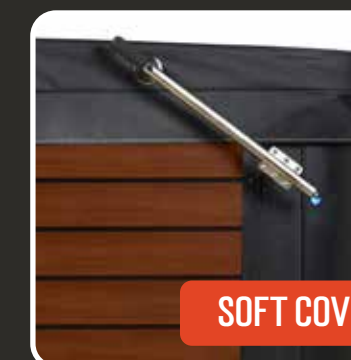

WITH PERFORMANCE FABRIC COVER

MANUAL

COVER ONLY

WITH PERFORMANCE FABRIC COVER

COVER ONLY

PREMIUM SOUND

HEAR AND FEEL SOUND THROUGH 4
TRANSDUCERS AND DUAL SURFACE-MOUNT
SPEAKERS

HYDROPOD™

HIGH-PERFORMANCE HYDROTHERAPY
CUSTOMIZABLE MASSAGE
INDIVIDUALIZED CONTROLS

**NEW! NOW AVAILABLE WITH
DURA-SHIELD® HARDCOVER!**

HARD COVER

DURA-SHIELD® HARDCOVER OPTION
STAINLESS STEEL INTEGRATED
COVER/LIFTER HARDWARE

SOFT COVER

PERFORMANCE FABRIC COVER
STAINLESS STEEL INTEGRATED
COVER/LIFTER HARDWARE

INDUSTRIAL-GRADE
GALVANIZED STEEL FRAME AND
INDUSTRY'S THICKEST BASE

STRONGTOUCH™

FULL-COLOR TOUCHSCREEN
FOR PRECISE HOT TUB
CONTROL