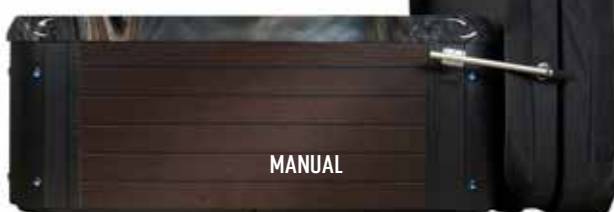

WITH PERFORMANCE FABRIC COVER

MANUAL

COVER ONLY

WITH PERFORMANCE FABRIC COVER

COVER ONLY

PREMIUM SOUND

HEAR AND FEEL SOUND THROUGH 4
TRANSDUCERS AND DUAL SURFACE-MOUNT
SPEAKERS

HYDROPOD™

SOFT COVER

PERFORMANCE FABRIC COVER
STAINLESS STEEL INTEGRATED
COVER/LIFTER HARDWARE

INDUSTRIAL-GRADE
GALVANIZED STEEL FRAME AND
INDUSTRY'S THICKEST BASE

STRONGTOUCH™

FULL-COLOR TOUCHSCREEN
FOR PRECISE HOT TUB
CONTROL