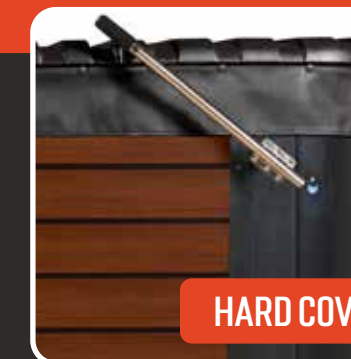

WITH PERFORMANCE FABRIC COVER

MANUAL

COVER ONLY

WITH PERFORMANCE FABRIC COVER

COVER ONLY

PREMIUM SOUND

HEAR AND FEEL SOUND THROUGH 4
TRANSDUCERS AND DUAL SURFACE-MOUNT
SPEAKERS

HYDROPOD™

HIGH-PERFORMANCE HYDROTHERAPY
CUSTOMIZABLE MASSAGE
INDIVIDUALIZED CONTROLS

**NEW! NOW AVAILABLE WITH
DURA-SHIELD® HARDCOVER!**

HARD COVER

DURA-SHIELD® HARDCOVER OPTION
STAINLESS STEEL INTEGRATED
COVER/LIFTER HARDWARE

SOFT COVER

PERFORMANCE FABRIC COVER
STAINLESS STEEL INTEGRATED
COVER/LIFTER HARDWARE

INDUSTRIAL-GRADE
GALVANIZED STEEL FRAME AND
INDUSTRY'S THICKEST BASE

STRONGTOUCH™

FULL-COLOR TOUCHSCREEN
FOR PRECISE HOT TUB
CONTROL