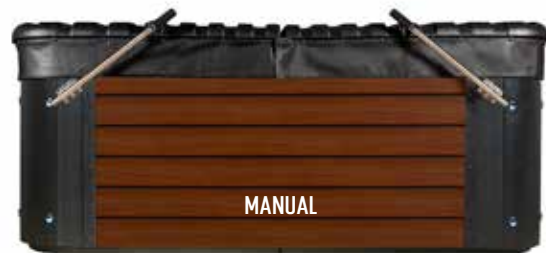

INNOVATION BY STRONG SPAS

STAND OUT.
MOVE AHEAD.

iconic™ spas

iconic™ spas

DURA-SHIELD® HARDCOVER

STAINLESS STEEL INTEGRATED COVER/LIFTER HARDWARE

MANUAL

INTEGRATED COVER/LIFTER

WITH PERFORMANCE FABRIC COVER

MANUAL

COVER ONLY

WITH PERFORMANCE FABRIC COVER

COVER ONLY

PREMIUM SOUND

HEAR AND FEEL SOUND THROUGH 4
TRANSDUCERS AND DUAL SURFACE-MOUNT
SPEAKERS

HYDROPOD™